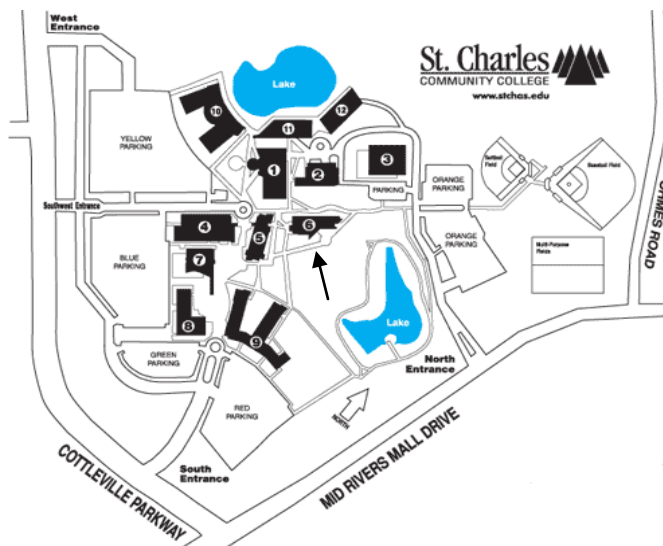

Location

St. Charles Community College is located at 4601 Mid Rivers Mall Drive, just outside St. Peters city limits in Cottleville, MO. Take the north campus entrance off Mid Rivers Mall Drive to the Technology Building, #6 on the map below. No parking permit is needed.